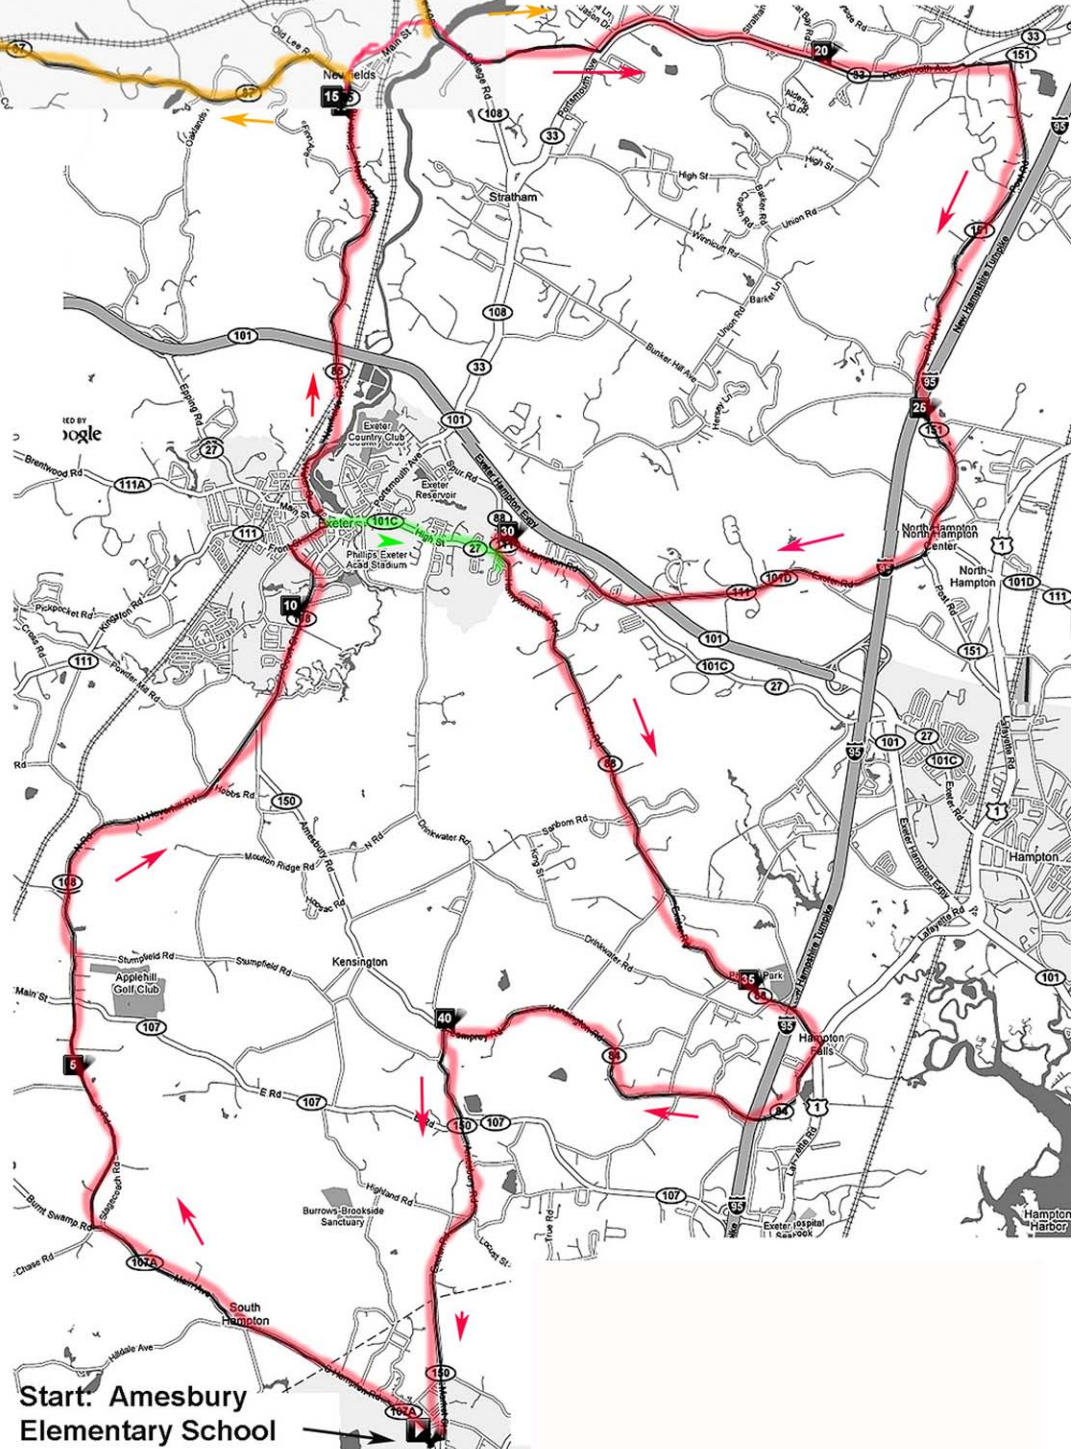

**Applecrest Farm Ride  
2009 route**  
**Red is medium 44 miles**  
**Add yellow for 57 miles**  
**Take green shortcut**  
**for 27 mile loop**

**Road mark**

**A**

**Start: Amesbury  
Elementary School**