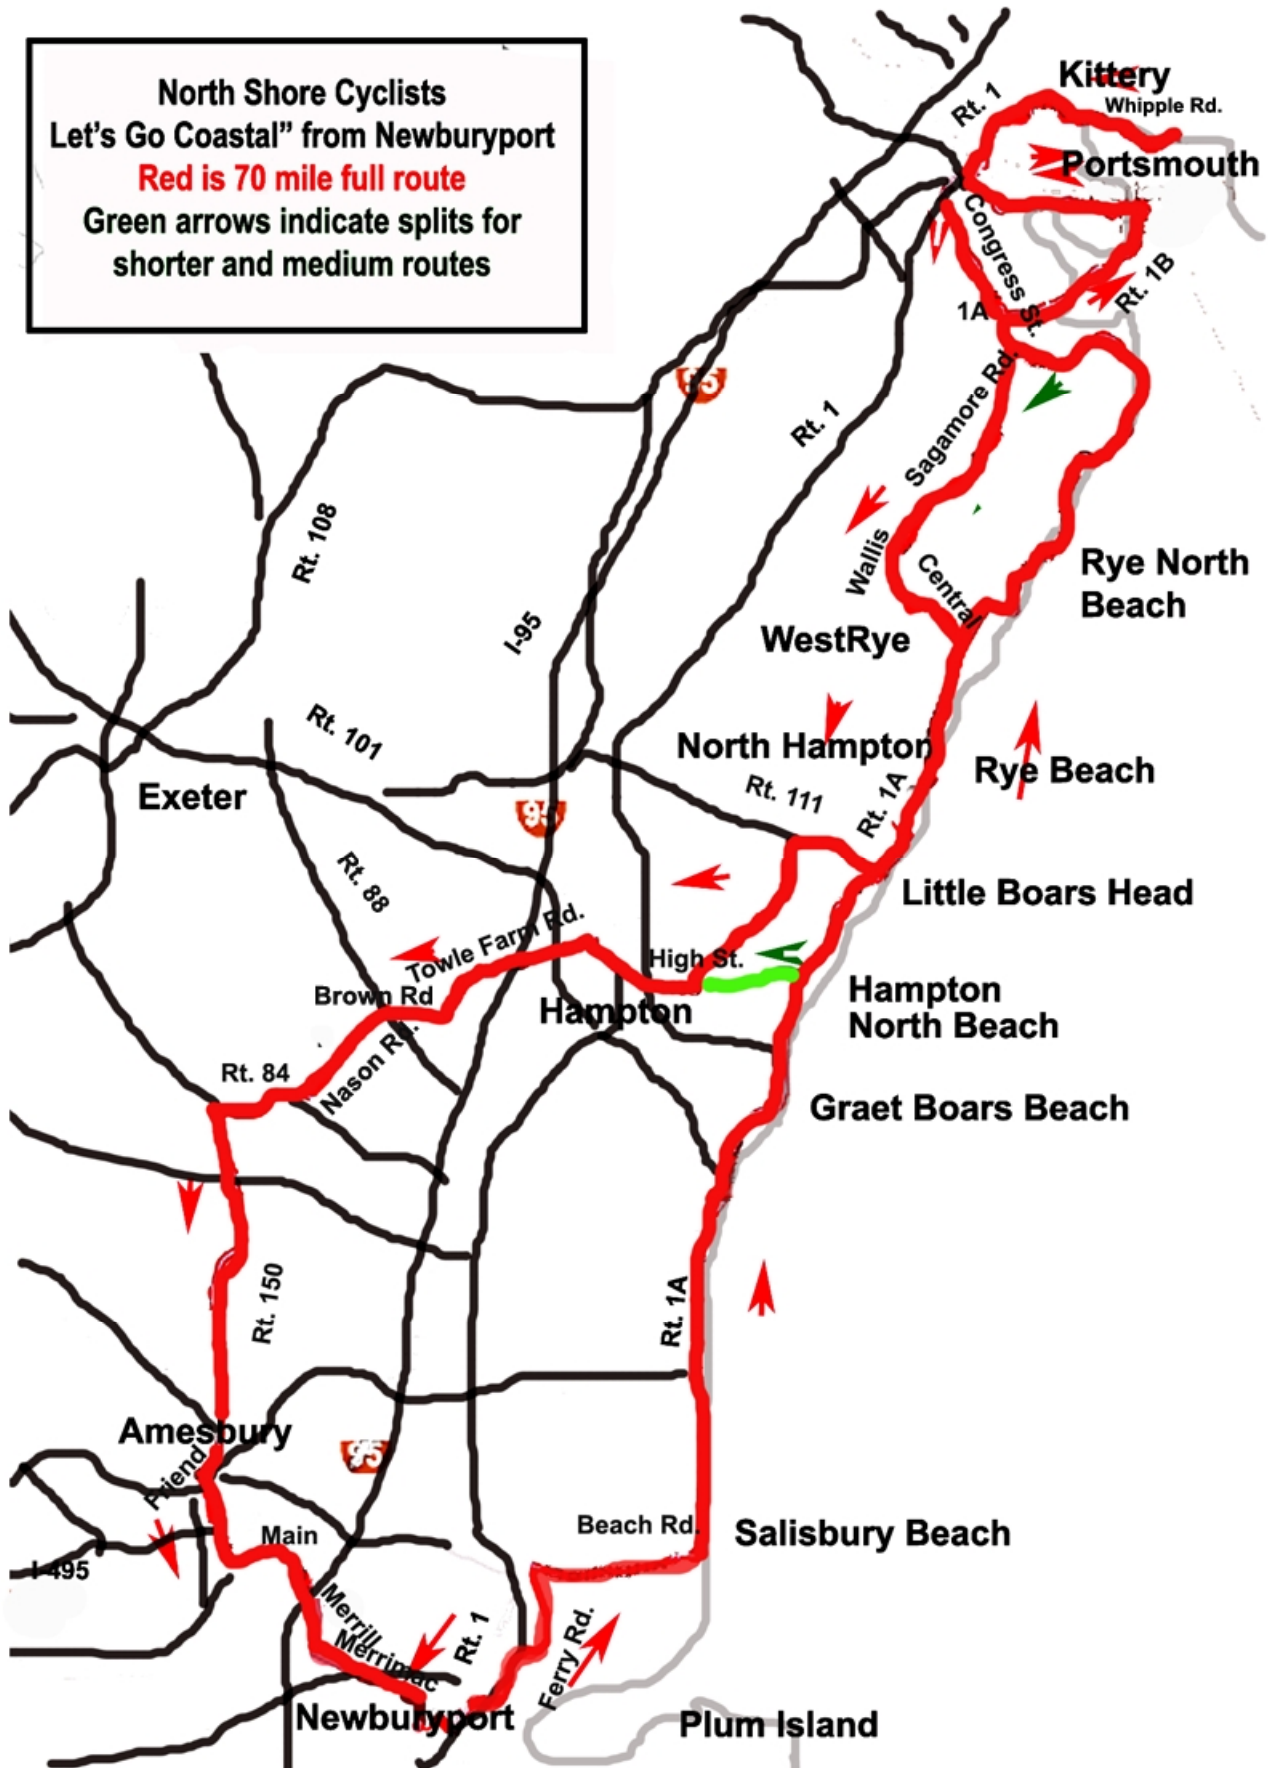

North Shore Cyclists
Let's Go Coastal™ from Newburyport
Red is 70 mile full route
 Green arrows indicate splits for shorter and medium routes

Start: Kent St. Park, Newburyport