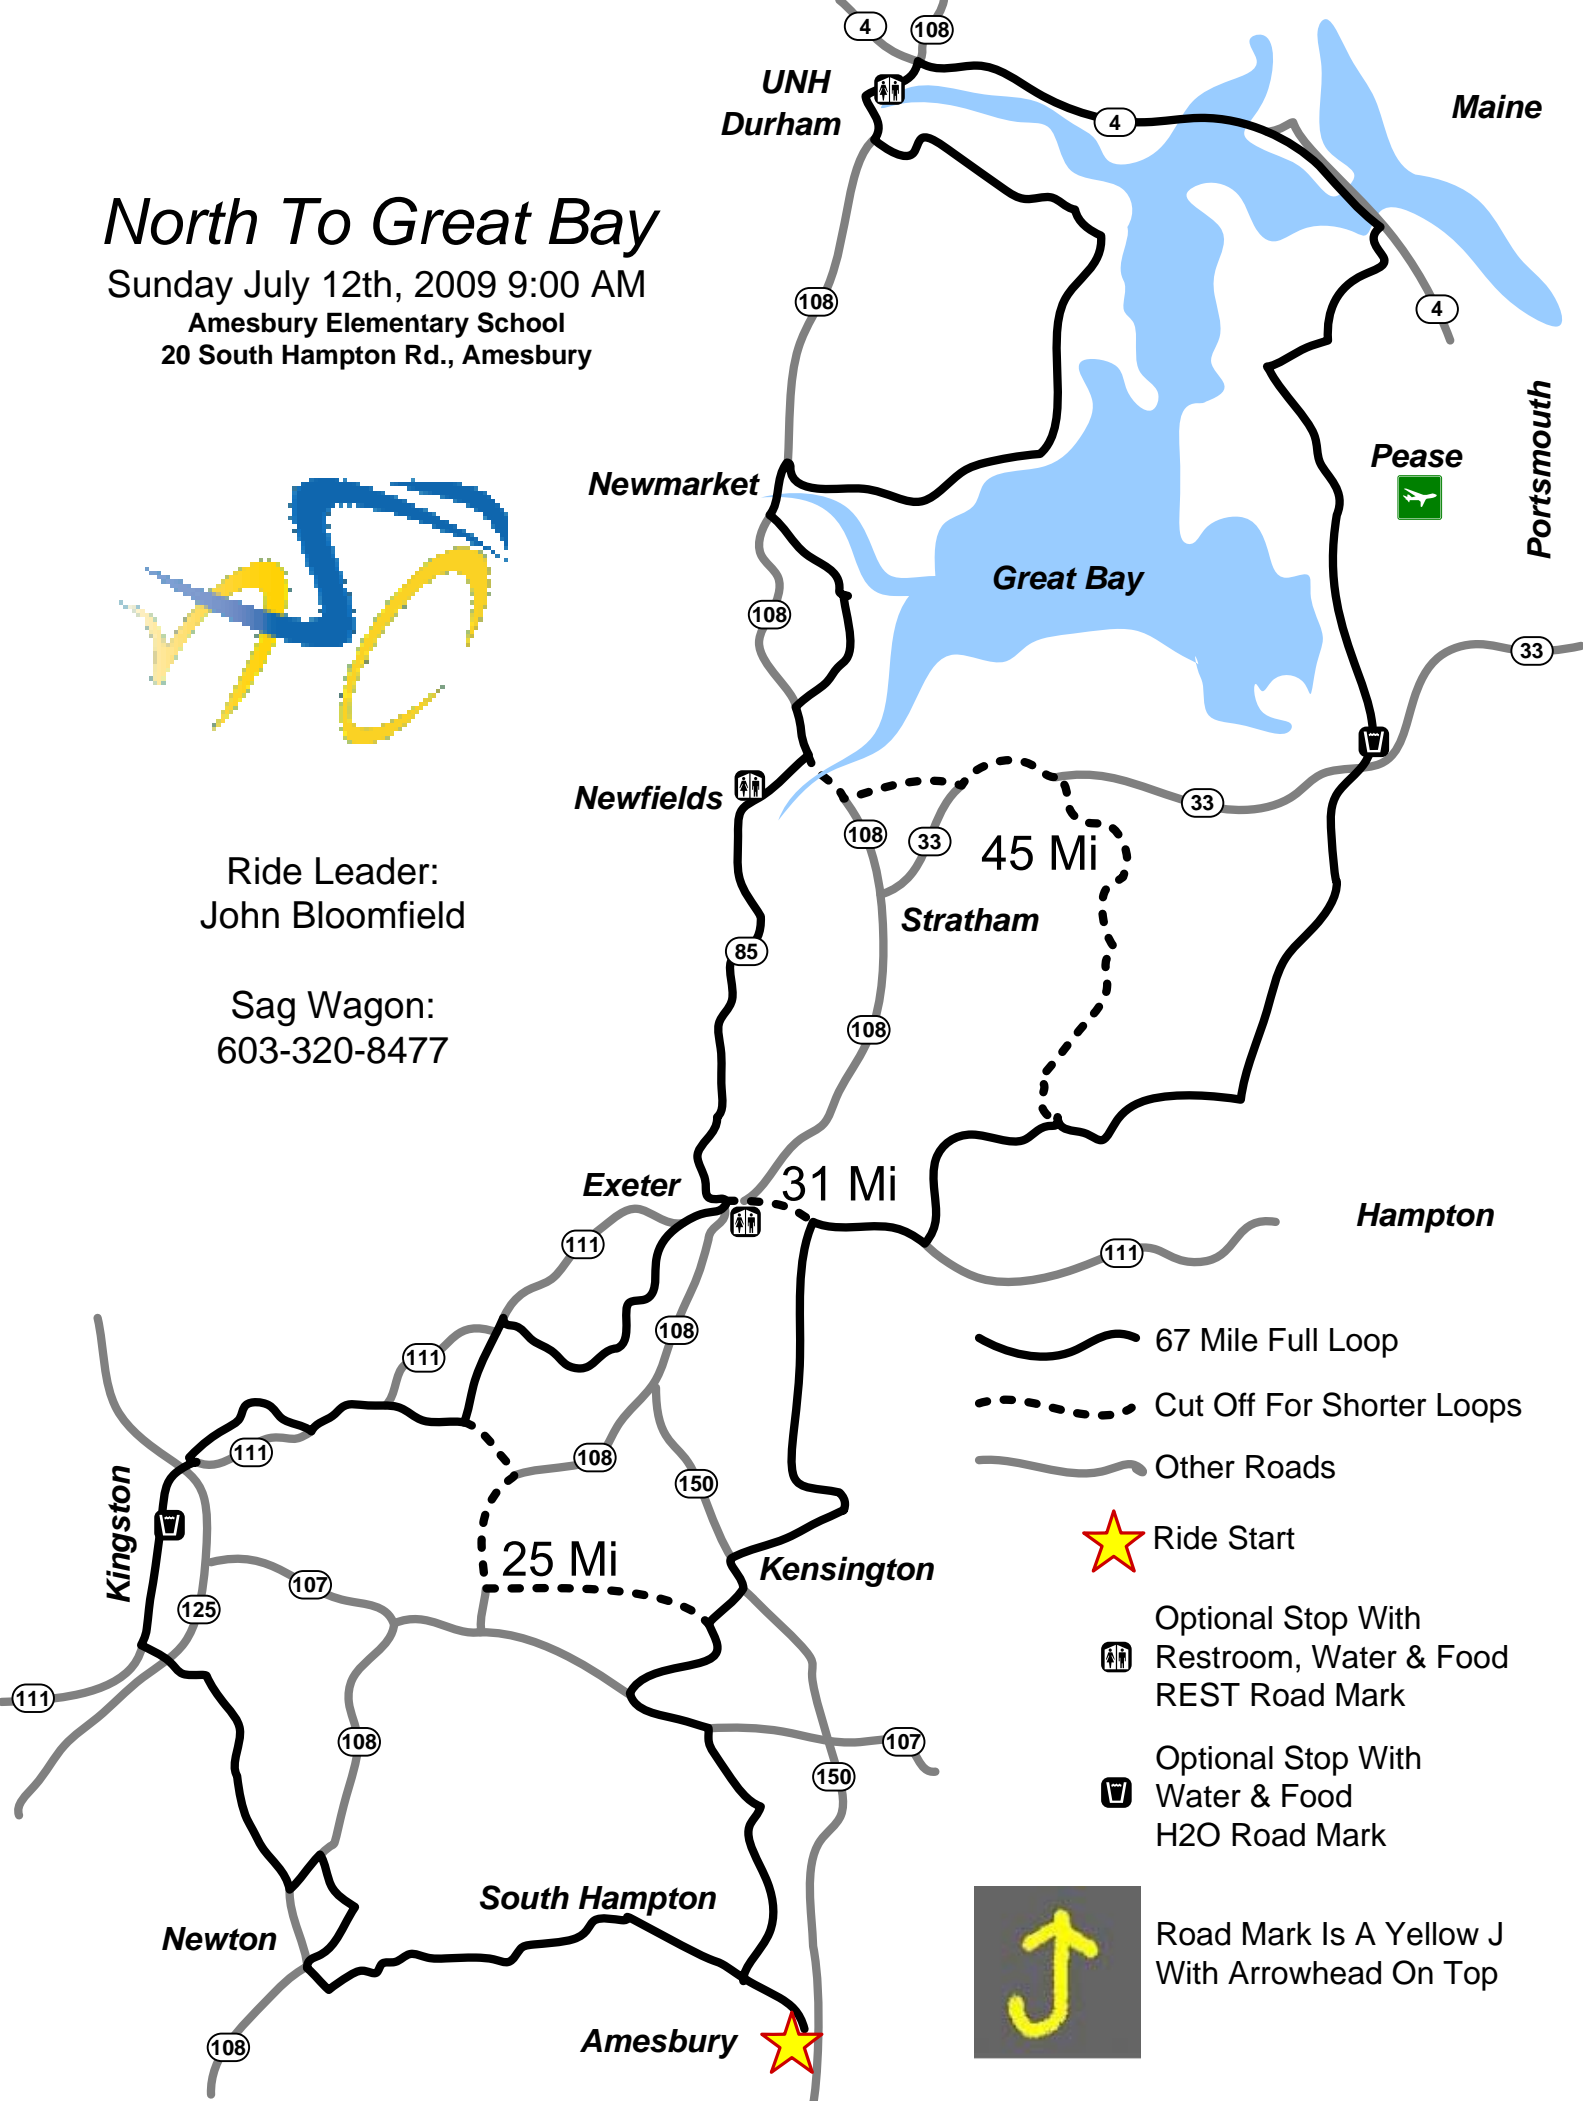

# North To Great Bay

Sunday July 12th, 2009 9:00 AM

Amesbury Elementary School  
20 South Hampton Rd., Amesbury

Ride Leader:  
John Bloomfield

Sag Wagon:  
603-320-8477

- 67 Mile Full Loop
- Cut Off For Shorter Loops
- Other Roads

Ride Start

Optional Stop With Restroom, Water & Food  
REST Road Mark

Optional Stop With Water & Food  
H2O Road Mark

Road Mark Is A Yellow J With Arrowhead On Top