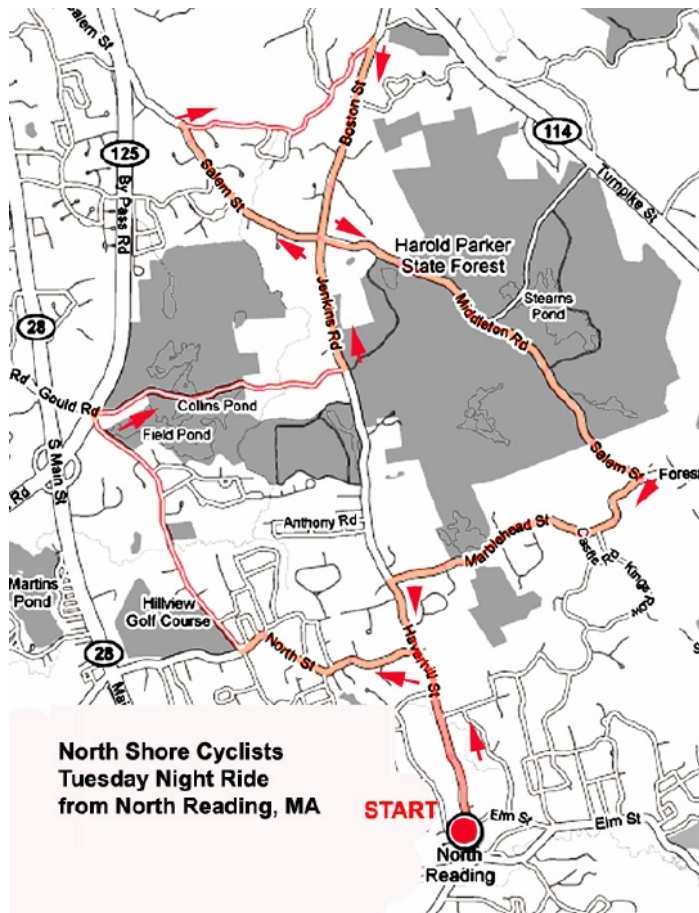

# North Shore Cyclists

## Tuesday Night Ride

Start: Union Congregational Church, Hill St., North Reading, MA

MILE TURN STREET

0	R	HILL ST. FROM UNION CONGREGATIONAL CHURCH PARKING LOT
50 YD	L	HAVERHILL ST.
1	L	NORTH ST.
2.1	R	GOULD ST.
3.7	R	HAROLD PARKER RD.
5.1	L	JENKINS/HAVERHILL ST.
5.9	L	SALEM ST.
6.9	R	GRAY ST.
8.2	R	JENKINS
9.4	L	SALEM ST.
11.7	R	MARBLEHEAD ST.
13.4	L	JENKINS/HAVERHILL ST.
14.8	R	HILL ST.
14.9	L	UNION CONGREGATIONAL CHURCH