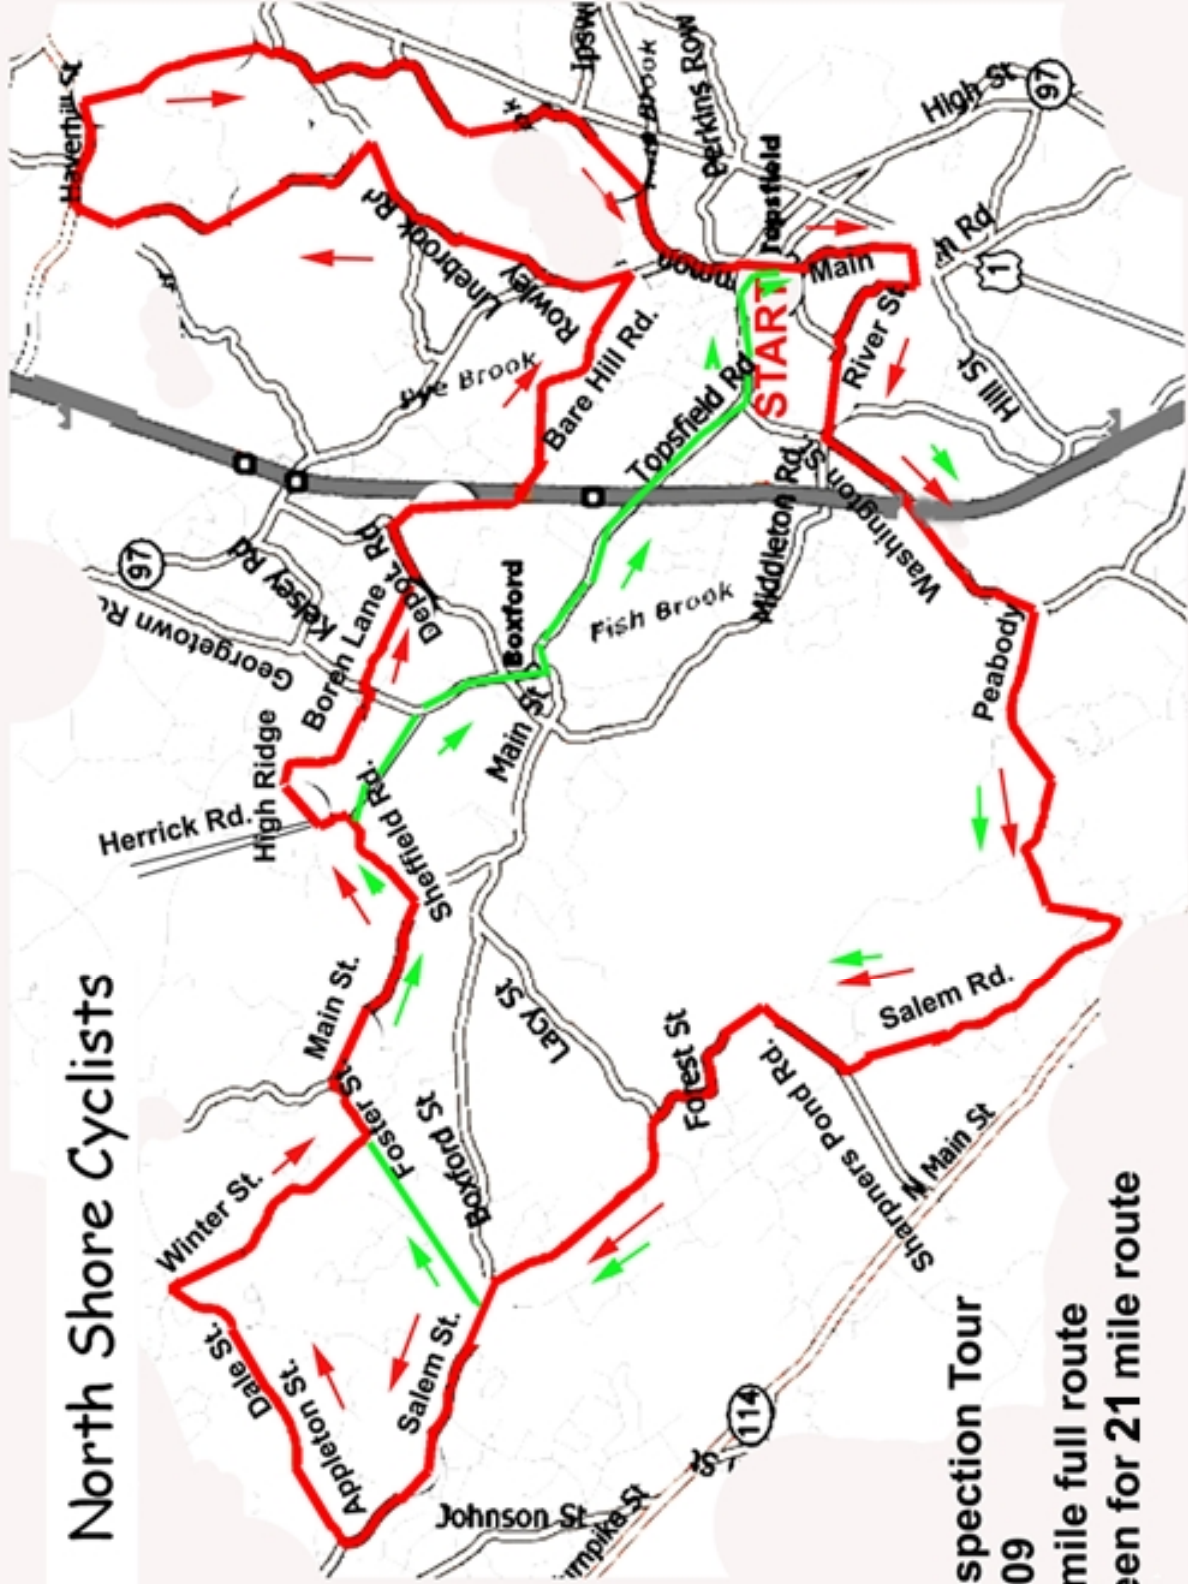

North Shore Cyclists

Pothole Inspection Tour
April 5, 2009
Red is 35 mile full route
Follow green for 21 mile route