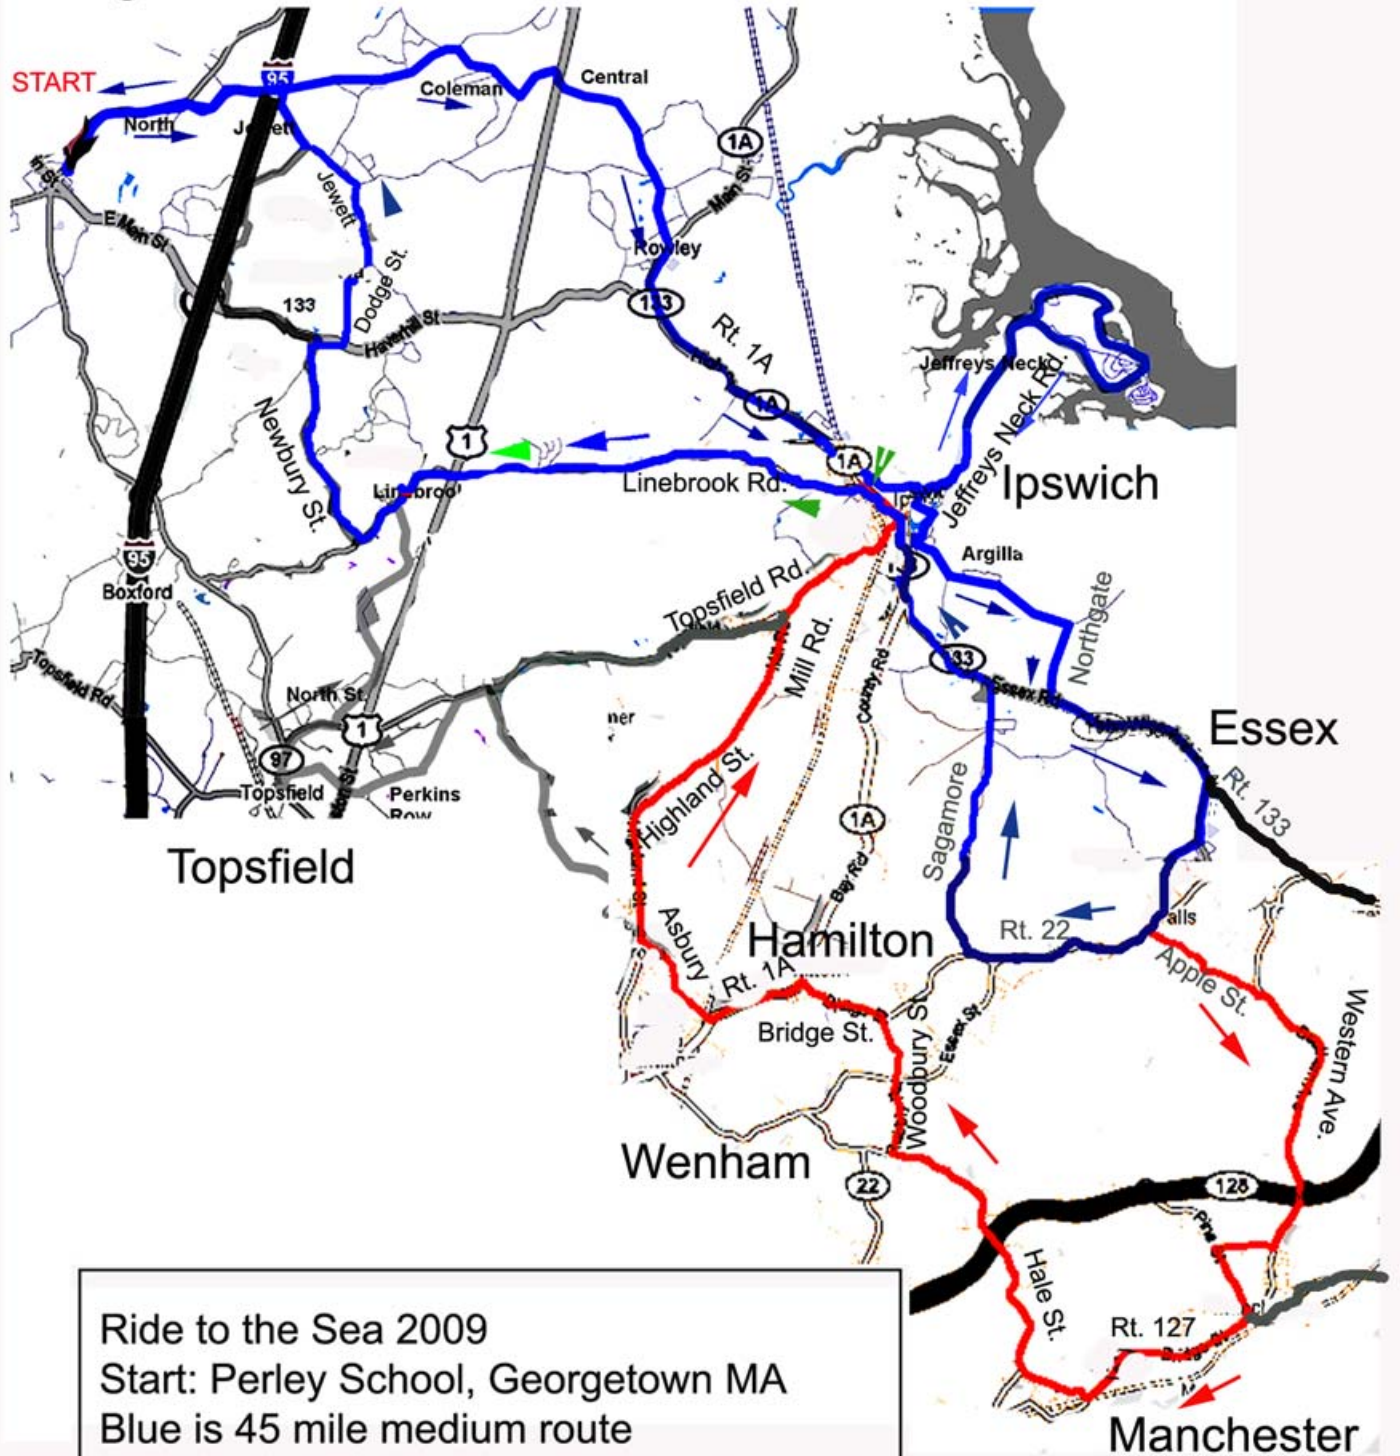

Georgetown

Ride to the Sea 2009
Start: Perley School, Georgetown MA
Blue is 45 mile medium route
Green arrows are for 23.5 mile short route
Add red for 58 mile long route
www.nscyc.org